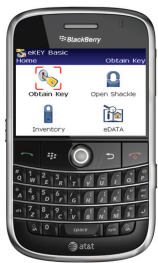

# Smartphones you can use as your lockbox key

Add Supra eKEY® software to any smartphone listed below and turn it into your lockbox key. Supra only supports eKEY Software on the devices listed on this page. eKEY Fobs are not required with Supra's Bluetooth® keybox, the iBox® BT.

**Android™** All Android devices with OS 2.1 or later with cellular provided data support eKEY. User experience may vary between devices.

Example devices:

- |           |            |
|-----------|------------|
| Ally      | Eris       |
| Captivate | Evo        |
| Droid     | Hero       |
| Droid 2   | Incredible |
| Droid X   | Nexus One  |

*Androids require the use of the eKEY Fob to access the iBox — eKEY Fob not required to access the Bluetooth iBox*